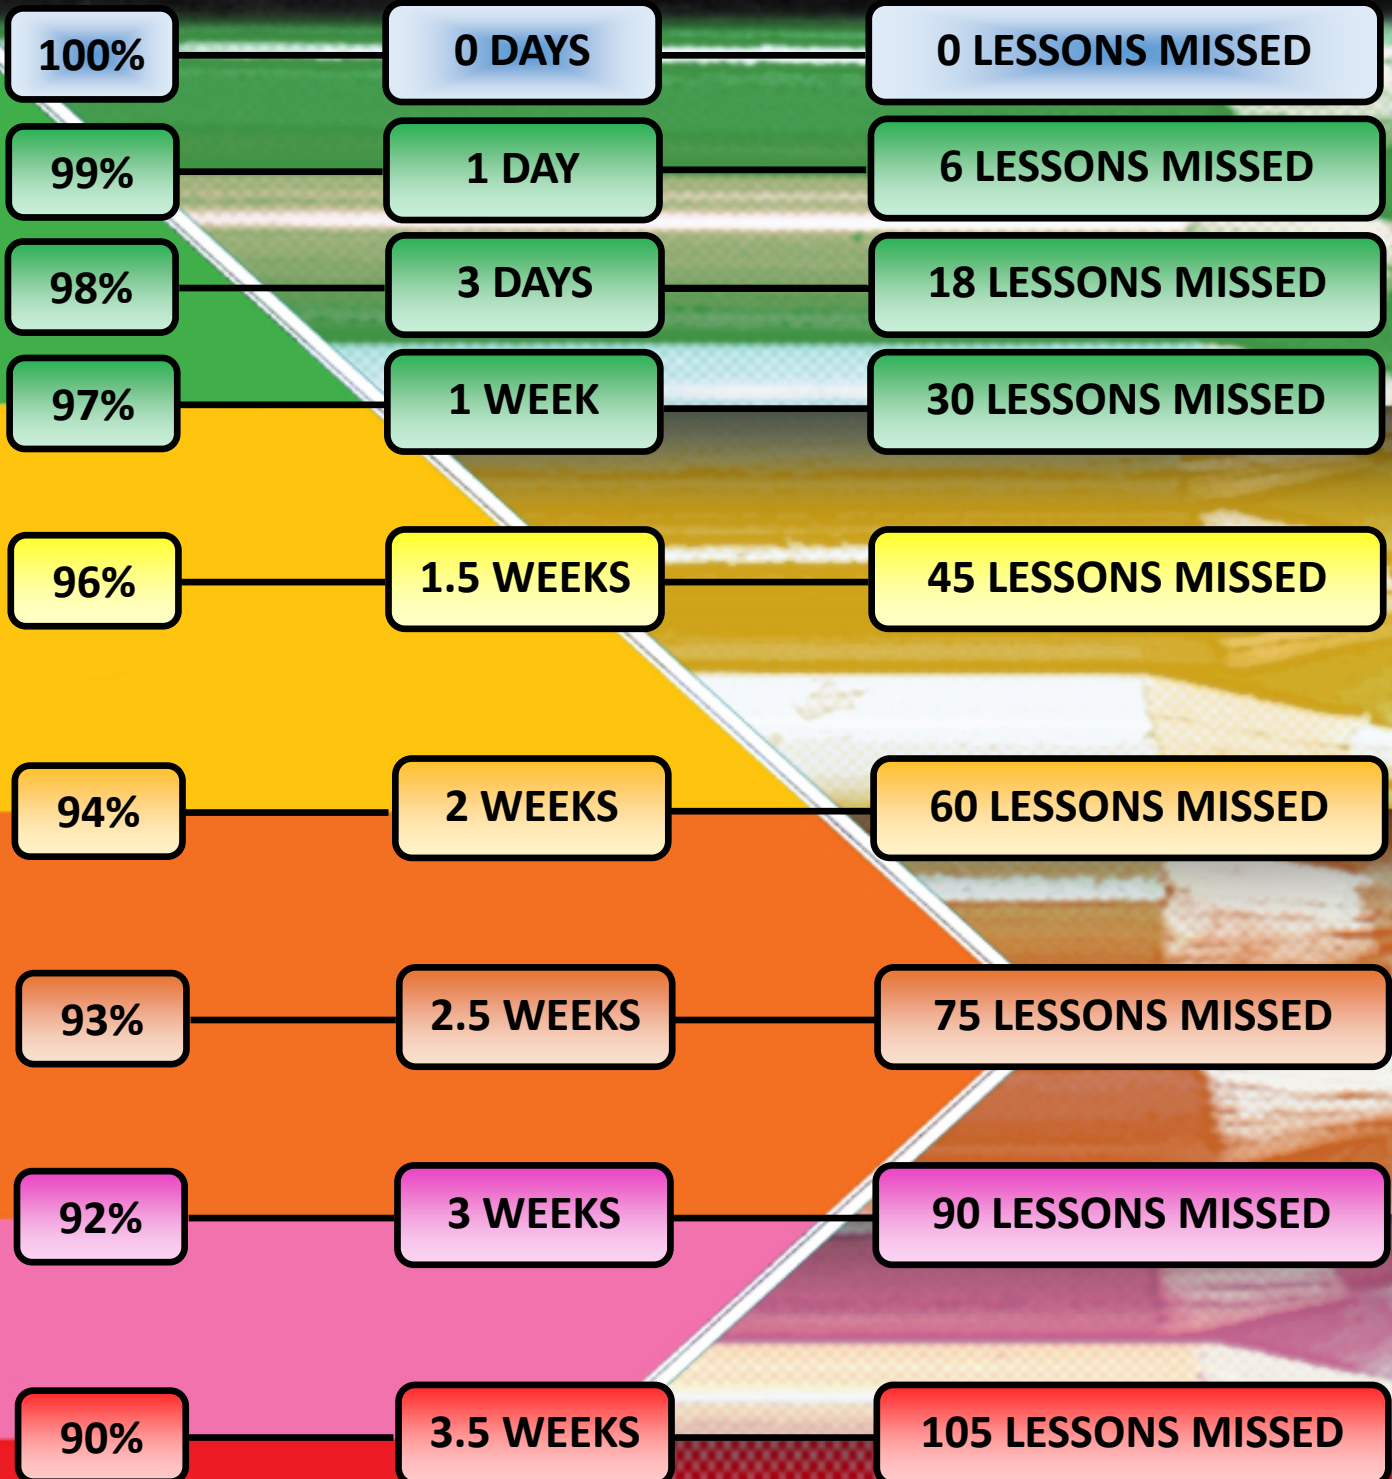

Attendance Matters

Sol Attendance
Sustainable impact

**MAXIMISE YOUR POTENTIAL.
ATTEND SCHOOL EVERY DAY.**