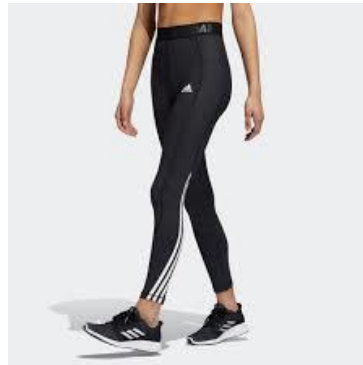

- Banned items:

Full details of the uniform expectation can be found [here](#)

Students are permitted to attend the Academy in full St Mark's PE kit on the days this appears on their timetable. If students attend an enrichment or after school club, they will need to come to school in uniform and change for their club.

Notes from parents will not be permitted as a substitute for missing or inappropriate items. Branded school items can be brought from the school Uniform Direct and all other items are available at affordable prices from most retail stores and supermarkets. Please contact the school if you have any concerns with purchasing school items.

Thank you for your continued support.

Yours faithfully
Ms Bhadare
Vice Principal

A community of transformation founded on love, hope & trust